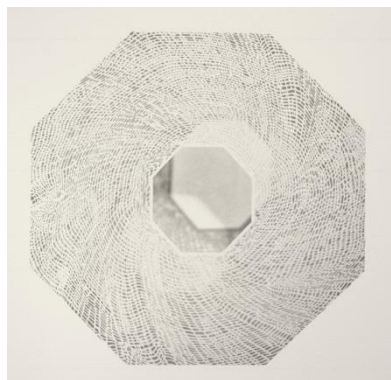

Courtesy of the Artist and K. Imperial Fine Art:

Tahiti Pherson

Annual Ring, 2014

Hand cut paper, framed

32"x34"

Gallery Retail $3200

Auction Starting Bid $1400